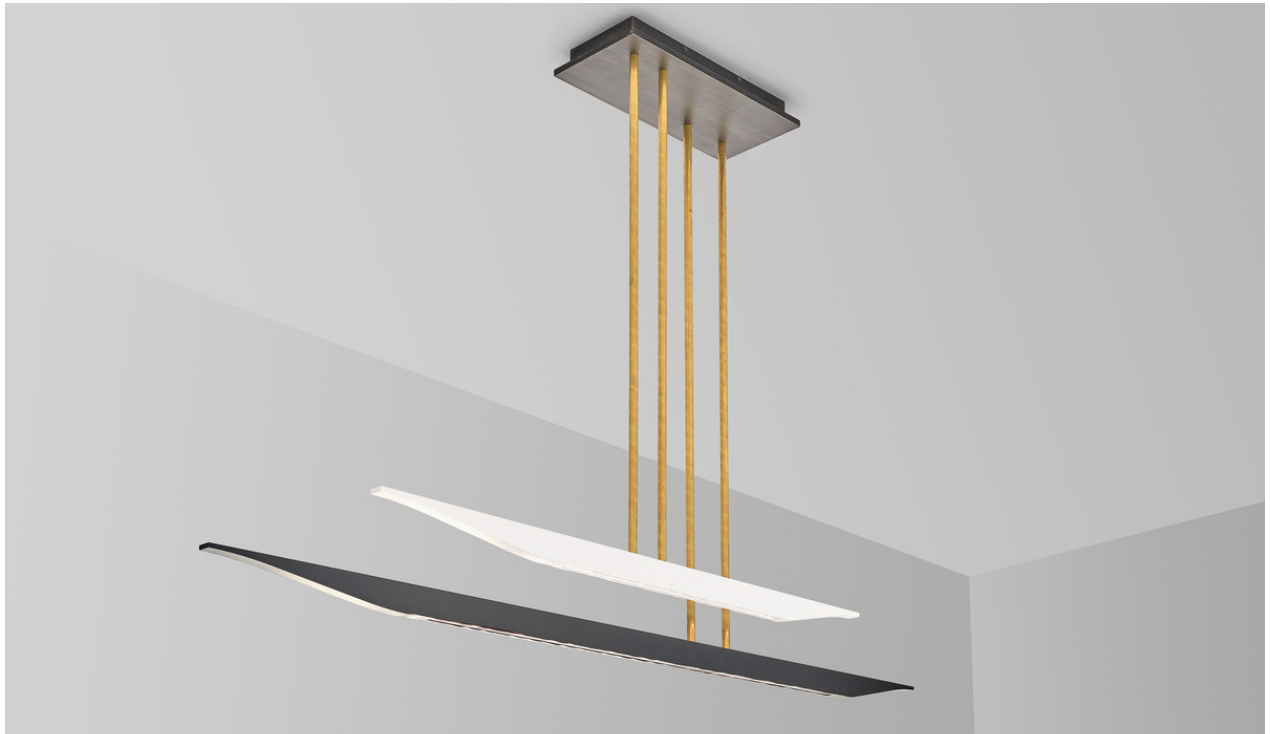

DOUGLAS  
FANNING

## PIROGUE TANDEM

A 48" Matte White Blade above a 72" Matte Black Blade;  
Natural or Brushed Brass Stem and Matte Black Canopy  
72" x 8" x 42" Drop Shown