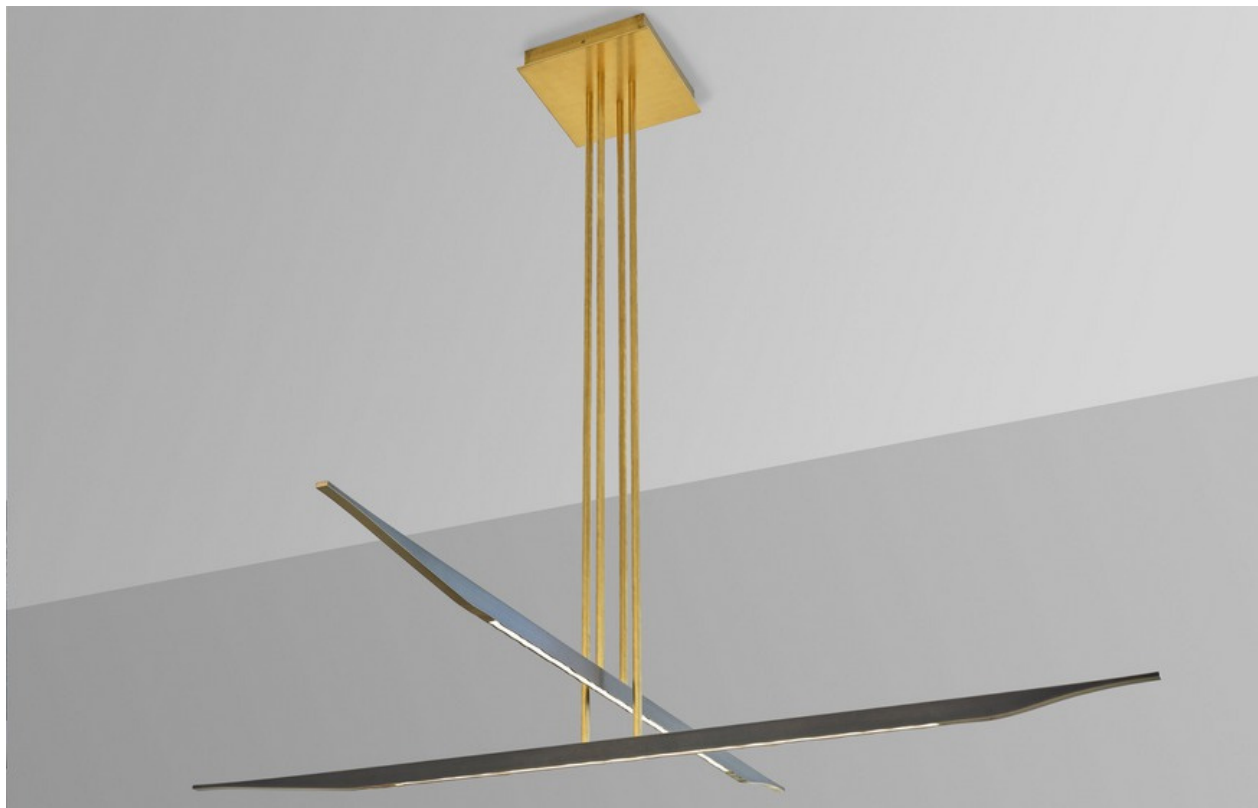

DOUGLAS
FANNING

PIROGUE CROSSING

Solid Brass Bars Hand Finished in a Dark Oil Rubbed Bronze and
Polished Edges, Natural or Brushed Brass Canopy and Stem, LEDs
72" x 72" x 54" Drop Shown