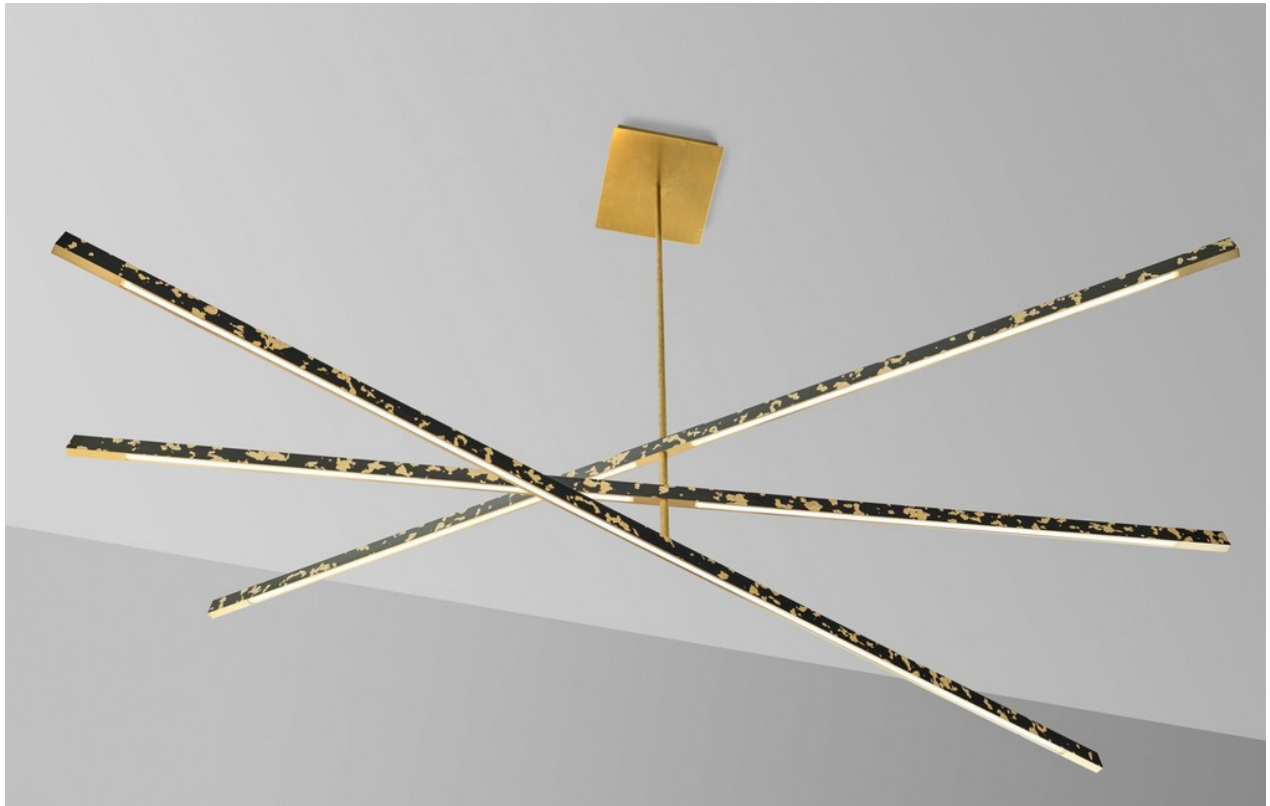

DOUGLAS
FANNING

TILL

Solid Brass Bars Hand Finished in a Dark Oil Rubbed Bronze with
Polished Terraced Pattern, Polished Edges,
Natural or Brushed Brass Canopy and Stem, LEDs
84" x 84" x 60"